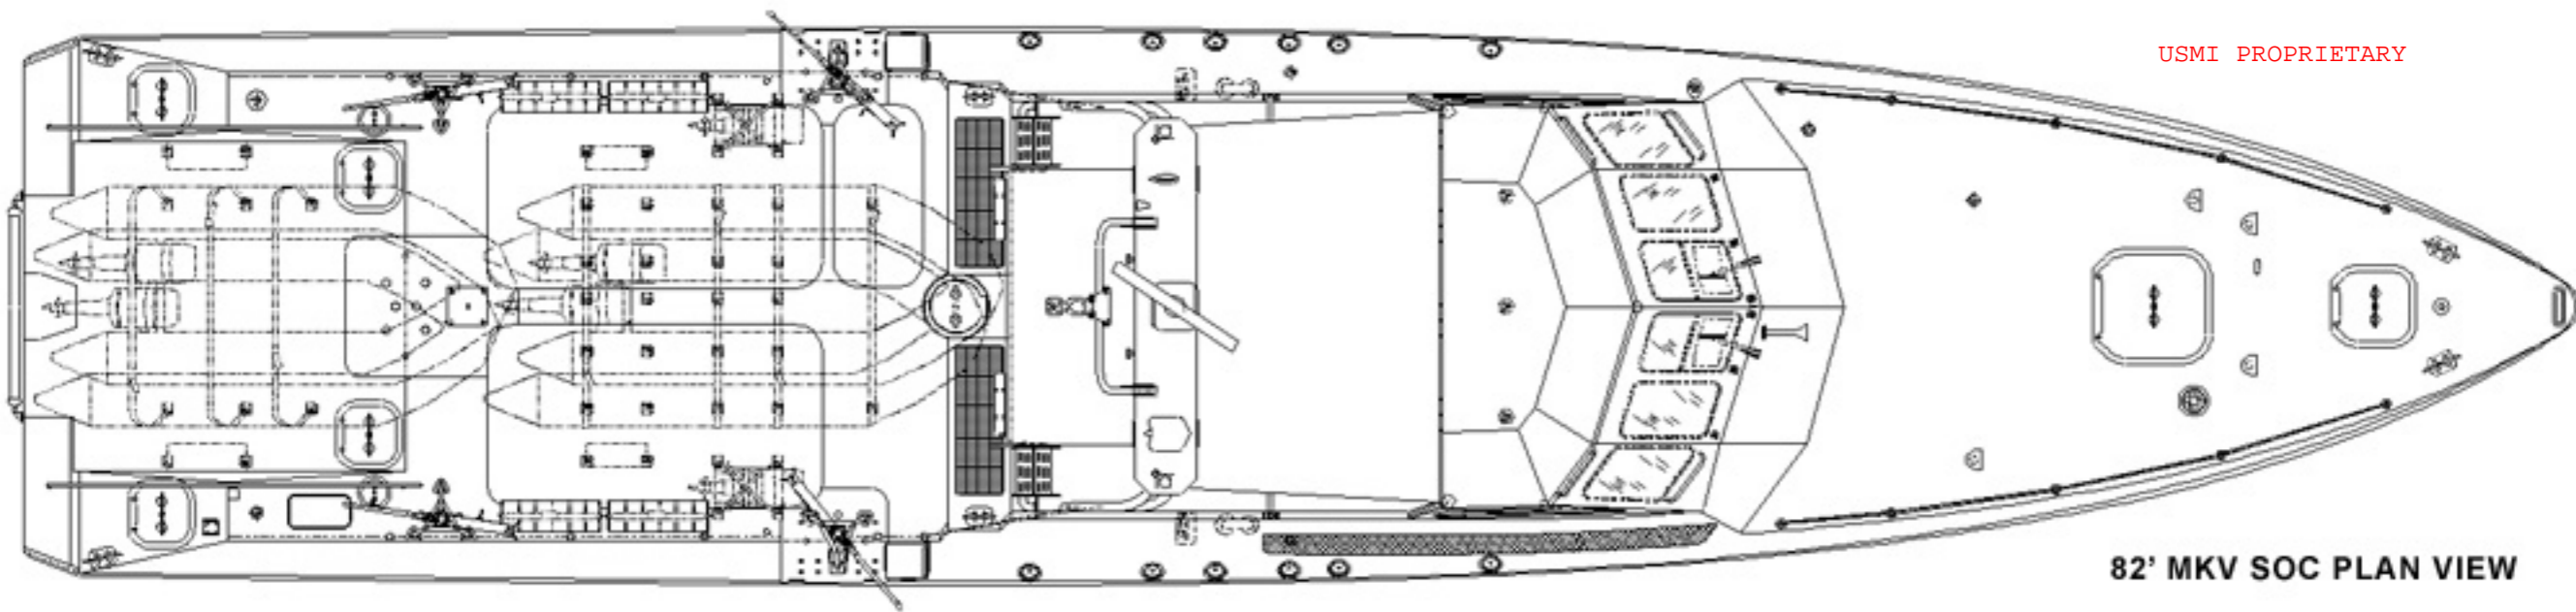

USMI PROPRIETARY

82' MKV SOC PLAN VIEW